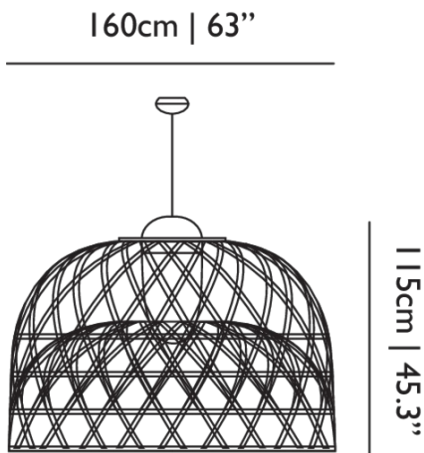

Emperor Suspended / Large

Dimensions

Product

WIDTH 160cm | 63"
HEIGHT 115cm | 45.3"
DEPTH 160cm | 63"
DIAMETER 160cm | 63"
WEIGHT NETTO 18kg | 39.68lbs

Packaging

WIDTH 174cm | 68.5"
HEIGHT 121cm | 47.6"
CUBAGE 3.66m³ | 129.37ft³
LENGTH 174cm | 68.5"
WEIGHT 33kg | 72.75lbs

Technical CE

MATERIAL

Bamboo rattan cage shade, glass diffuser

ENERGY LABEL

A++ to E

LIGHTSOURCE TYPE

Incandescent

SHAPE

Dome

FREQUENCY

50/60

LAMPHOLDER

2G11

CABLE LENGTH

400cm | 157.5"

LIGHT DIRECTION

All directions

INSTALLATION REQUIRED

Yes

NUMBER OF LIGHTSOURCES

4

INPUT VOLTAGE

220-240

MAX POWER CONSUMPTION

36W

CABLE COLOUR

Black textile

CANOPY

Pebble II Black, ABS

DIMMING & LIGHTING CONTROL

DALI dt6

See last page for more information about the dimming possibilities.

Technical cULus

MATERIAL

Bamboo rattan cage shade, glass diffuser