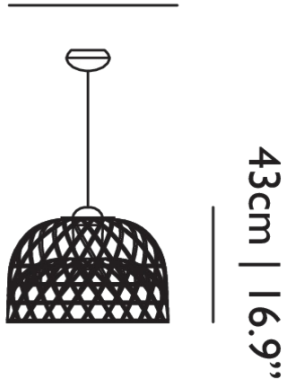

Emperor Suspended / Medium

Dimensions

100cm | 39.4"

73cm | 28.7"

Product

WIDTH 100cm | 39.4"**HEIGHT** 73cm | 28.7"**DEPTH** 100cm | 39.4"**DIAMETER** 100cm | 39.4"**WEIGHT NETTO** 8kg | 17.64lbs

Packaging

WIDTH 104.5cm | 41.1"**HEIGHT** 82.5cm | 32.5"**CUBAGE** 0.9m³ | 31.82ft³**LENGTH** 104.5cm | 41.1"**WEIGHT** 22kg | 48.5lbs

Dimensions

60cm | 23.6"

Product

WIDTH 60cm | 23.6"
HEIGHT 43cm | 16.9"
DEPTH 60cm | 23.6"
DIAMETER 60cm | 23.6"
WEIGHT NETTO 3kg | 6.61lbs

Packaging

WIDTH 64cm | 25.2"
HEIGHT 52cm | 20.5"
CUBAGE 0.21m³ | 7.52ft³
LENGTH 64cm | 25.2"
WEIGHT 6.5kg | 14.33lbs